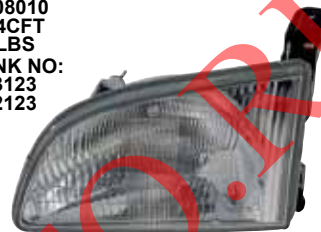

312-11A3-AS

HEAD LAMP ASSY
R 81110-0C050
L 81150-0C050
R 81110-0C051
L 81150-0C051
2PCS 3.94CFT
WT:18.3LBS

PARTSLINK NO:
R TO2503171
L TO2502171

312-1139-AS

HEAD LAMP ASSY
R 81110-08010
L 81150-08010
6PCS 5.34CFT
WT:34.61LBS
PARTSLINK NO:
R TO2503123
L TO2502123